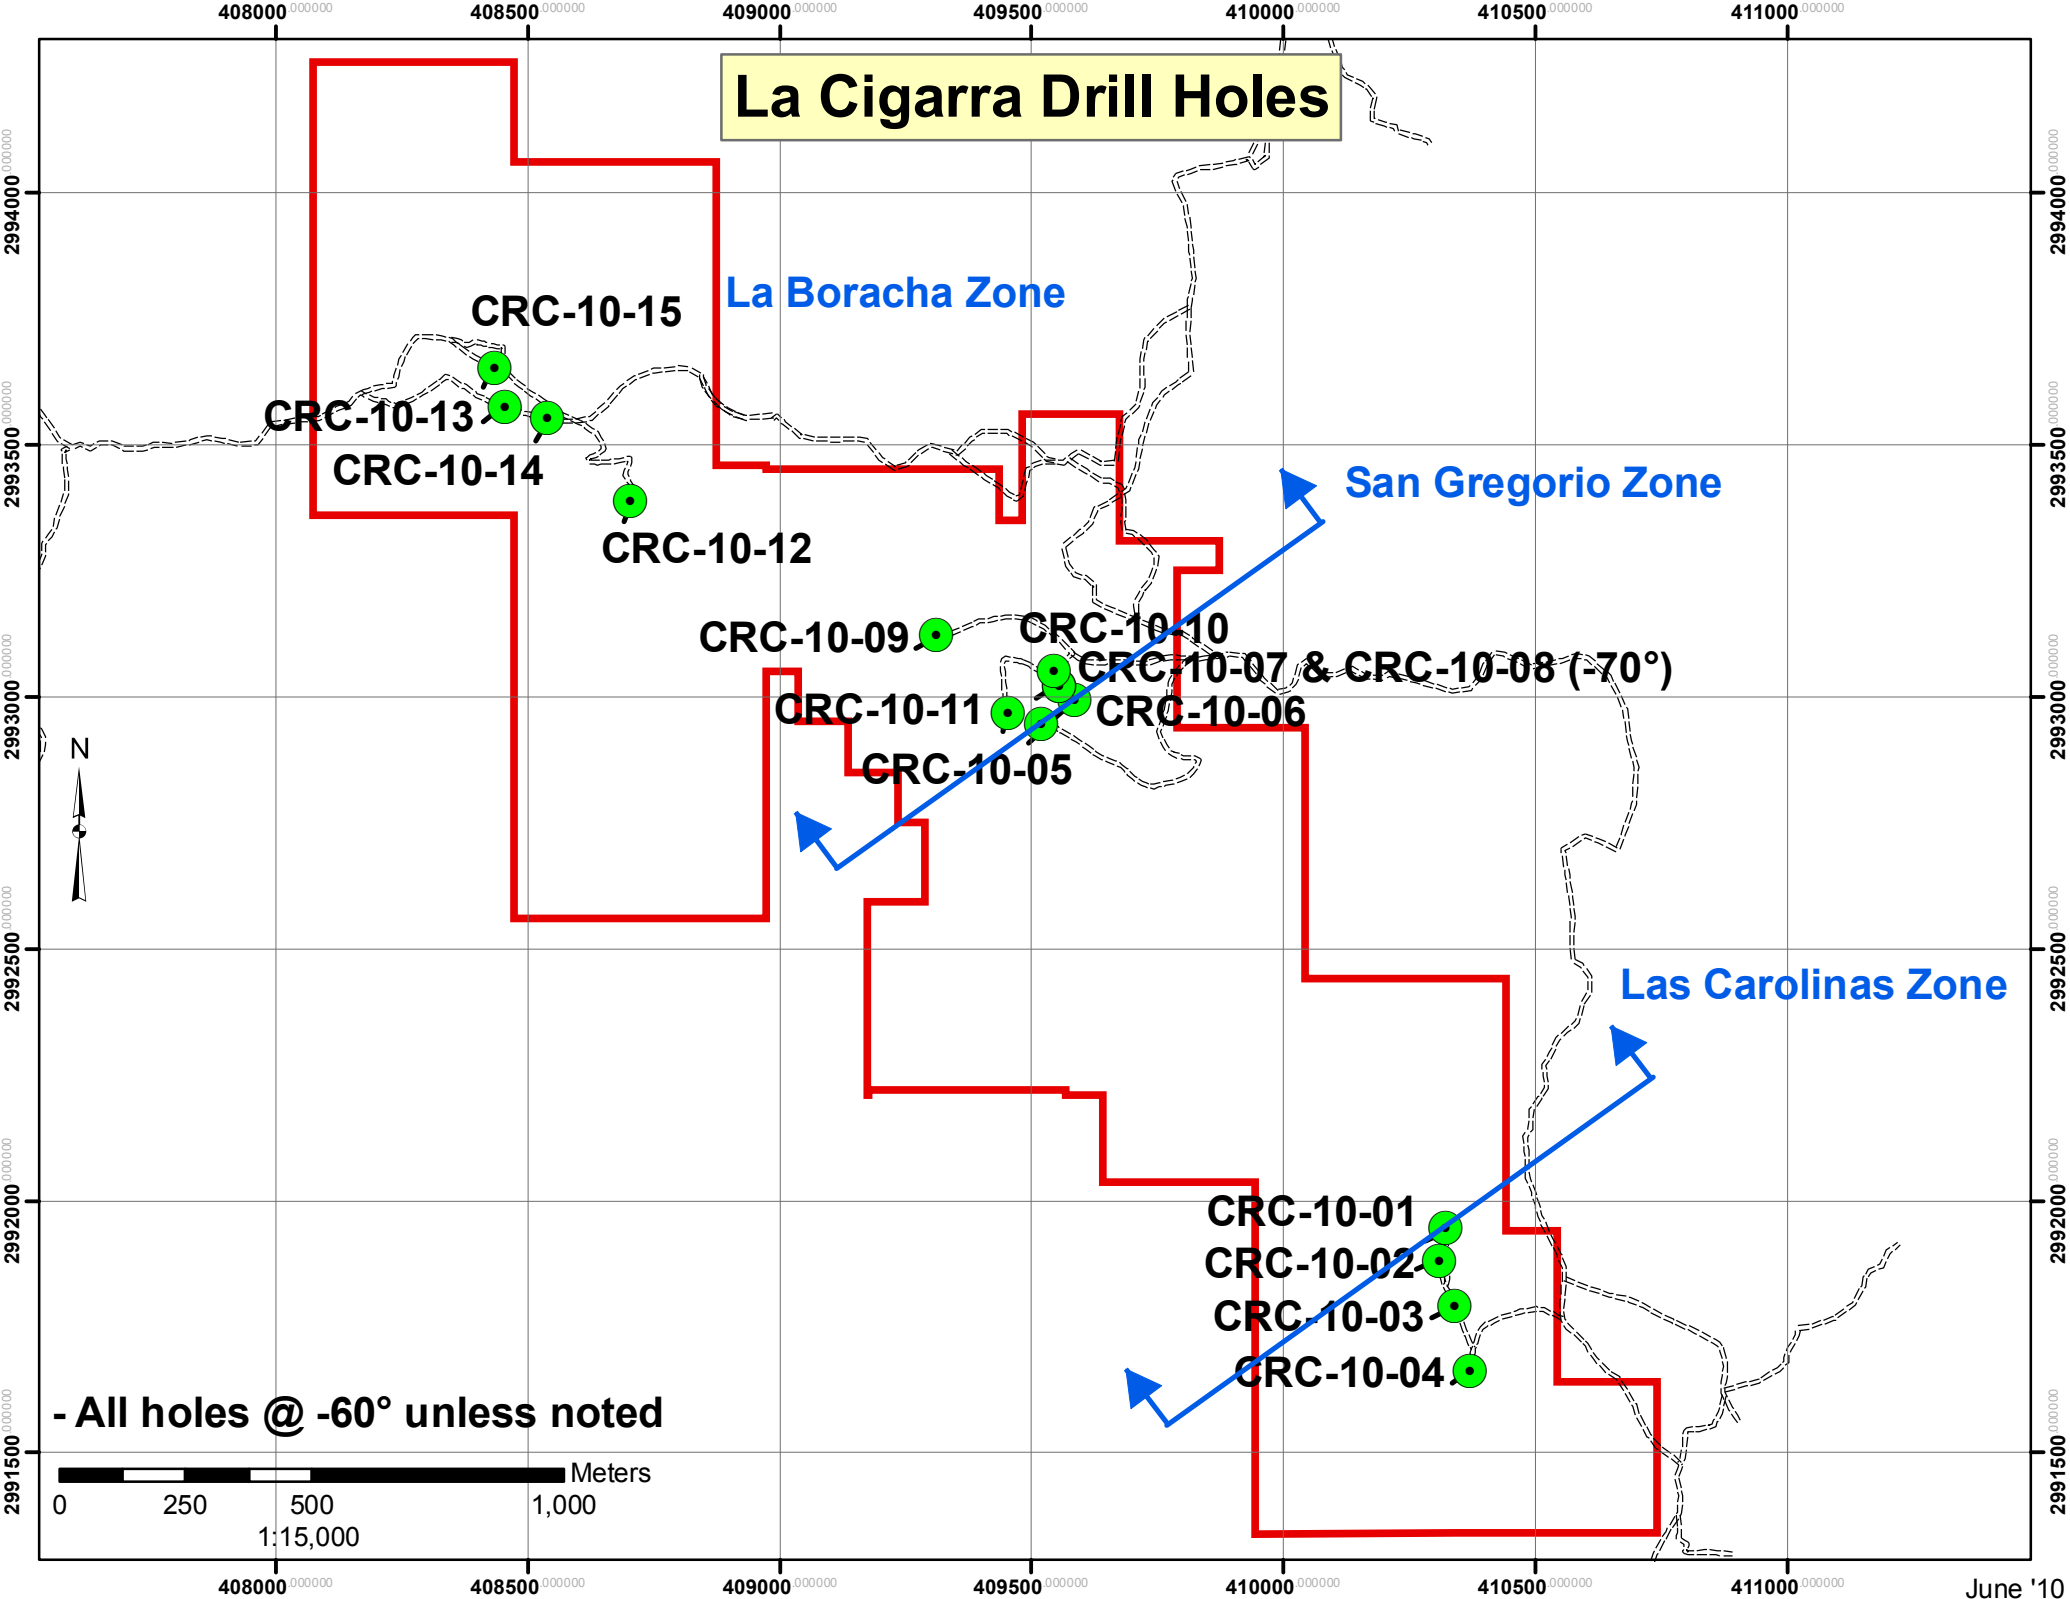

# La Cigarra Drill Holes

- All holes @ -60° unless noted